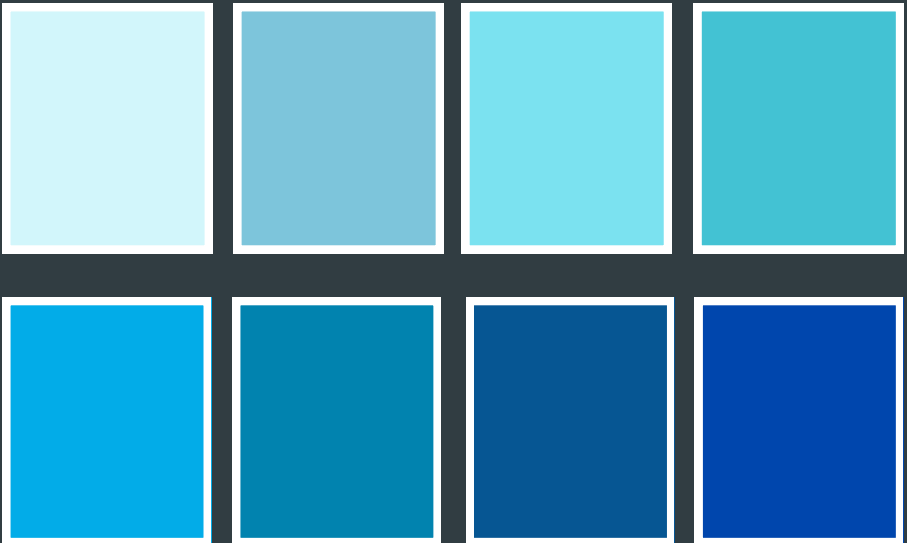

## COLOUR SELECTION

We assist you in selecting the ideal finishes and colors from our extensive range (over 25 to choose from), ensuring that your pool and backyard blend harmoniously.