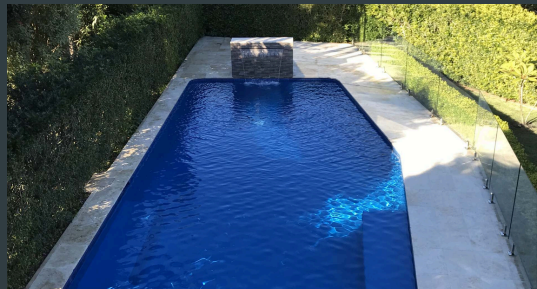

ADELAIDE HILLS

POOL REPAINTED IN EPOXY POOL PAINT -
DEVONPORT COLOUR